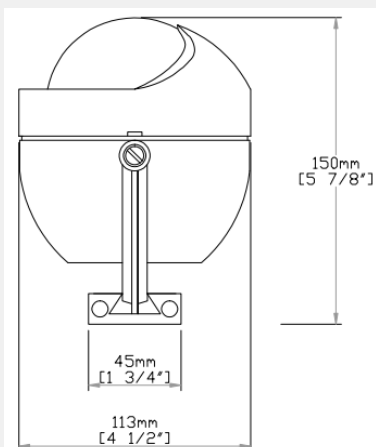

SKU C12-005

Bracket-mount Wheelmark/SOLAS compass

C12-005

BRACKET-MOUNT LIFEBOAT & DAVITS

OVERVIEW

The C12 bracket mount compasses is one of the most popular compasses in our range and the best option for Rescue & Lifeboats.

This bracket allows a multitude of options for mounting and the compass design allows optional compass adjustment kit.

The stylish design ensures that the compass looks at home on pleasure craft yet the rugged construction allows commercial applications.

And with features such as corrosion-resistant materials and sealed construction to prevent water intrusion this compass provides reliable heading source for safe navigation at sea.

FEATURES

85mm conical card

5° graduation

Anti-glare screen

12/24 V lighting

Optional compensation kit

Individual MED/SOLAS certificate included

Repairable

5 years warranty

APPROVALS

Directive 2014/90/EC on marine equipment

ISO 25862:2019

ISO 9001 certified management system

SOLAS

ISO
25862

Click [here](#) to see EC
Type Examination
(Module B) Certificate

Member of CISQ Federation

www.autonauticinstrumental.com
info@autonauticinstrumental.com
Agricultura 22, El Masnou (08320), Barcelona
+34 93 540 99 49

PRODUCT DATA SHEET