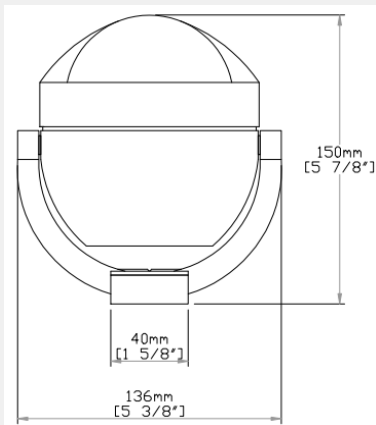

FEATURES

85mm conical card

5° graduation

Anti-glare screen

12/24 V lighting

Optional compensation kit

Individual MED/SOLAS certificate included

Repairable

5 years warranty